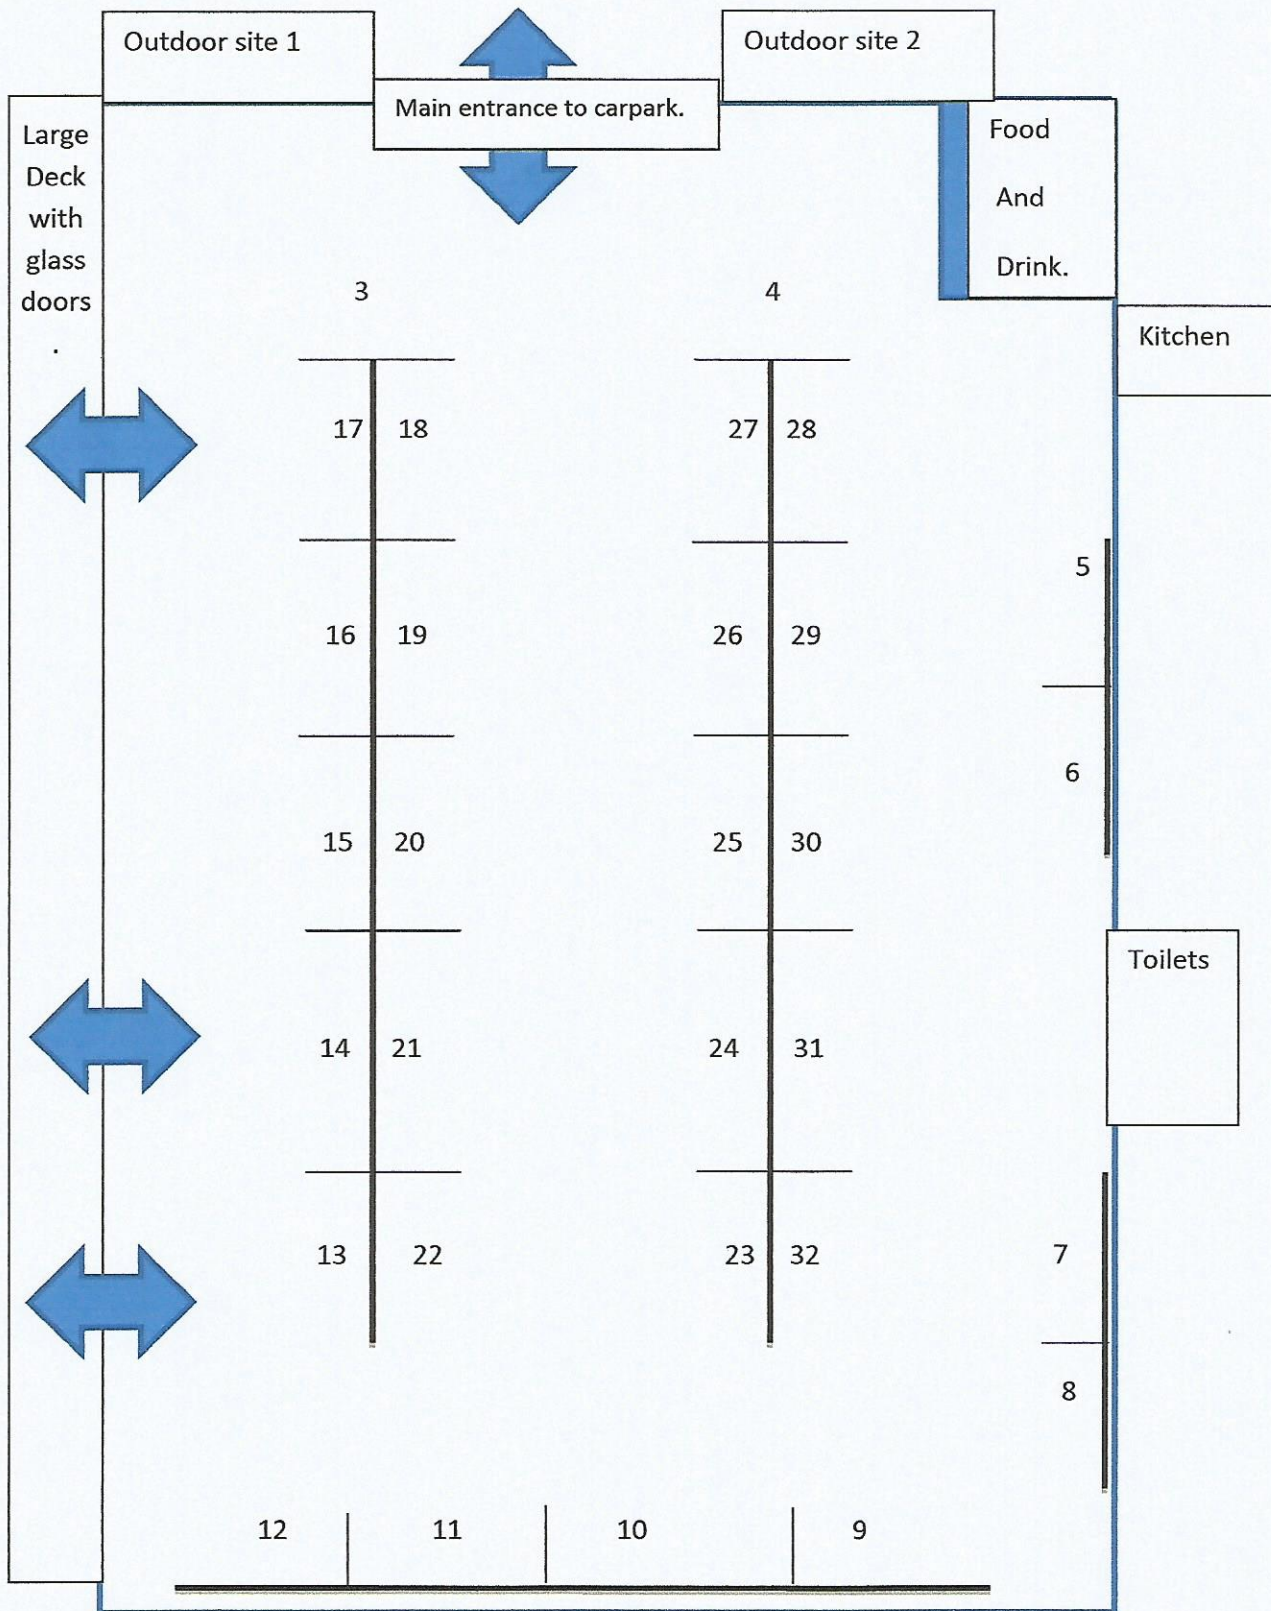

# BioDays 2015 Floorplan

Hampton Pavilion at Hampton Downs Raceway

All sites; 4 m X 2 m. Power, Table, Chair. Velcro receptive walls.

Heavy items (tractor etc.) can be inside for display purposes.